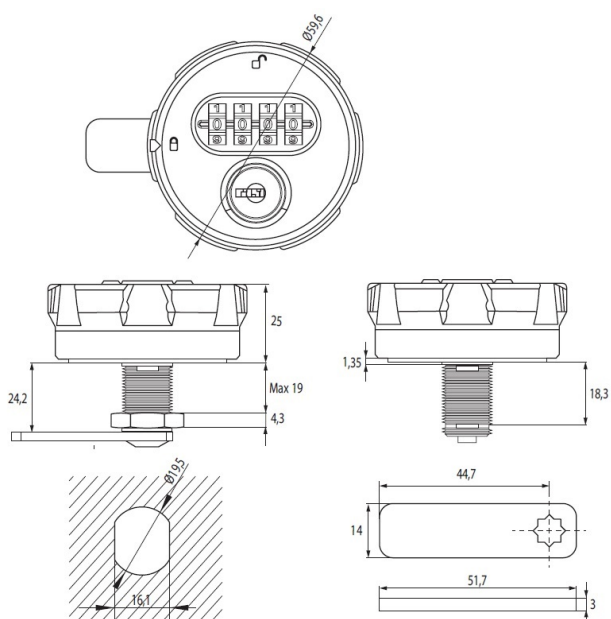

PRODUCT SHEET

Description:

Combi. Cam Lock M300,4-Digit,RH,ø60x25mm,Black,90DG,"Public" , Straight Cam,C/E:45mm,W/Hex Nut, Precoded 0000, Master, Code A201. F/Panel Thickness < 19mm, Plastic Housing

Item number:

14.08.292-0

Units	Box	Carton	HS Code	Barcode
Pcs.	1	50	8301300000	
				5704866485487

SISO A/S
Mileparken 11
DK-2740 Skovlunde
Denmark
VAT: 24786013

Phone +45 45 830 900
www.siso.dk
siso@siso.dk

Danske Bank
Nytorv Branch
Copenhagen
SWIFT: DABADKKK

Account no.
4180 3112 112936
IBAN Account
DK7230003112112936